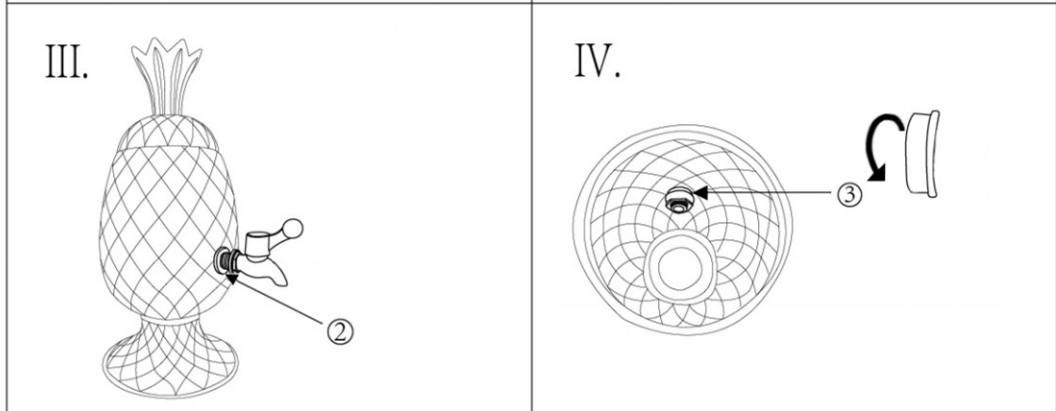

Item No.: 54683-Drink Dispenser Pineapple Amber

Item No.: 54684-Drink Dispenser Pineapple Clear

KARE
DESIGN