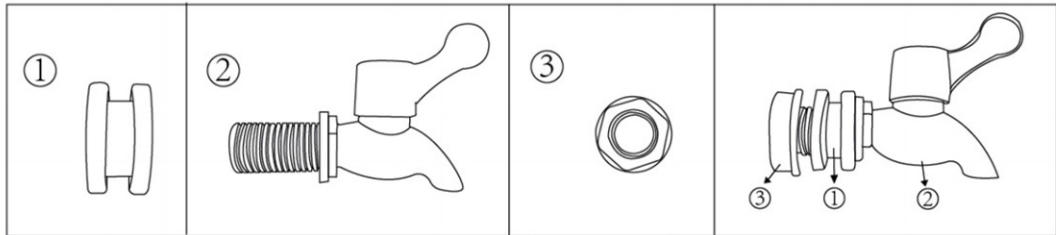

Item No.: 54683-Drink Dispenser Pineapple Amber

Item No.: 54684-Drink Dispenser Pineapple Clear

KARE
DESIGN