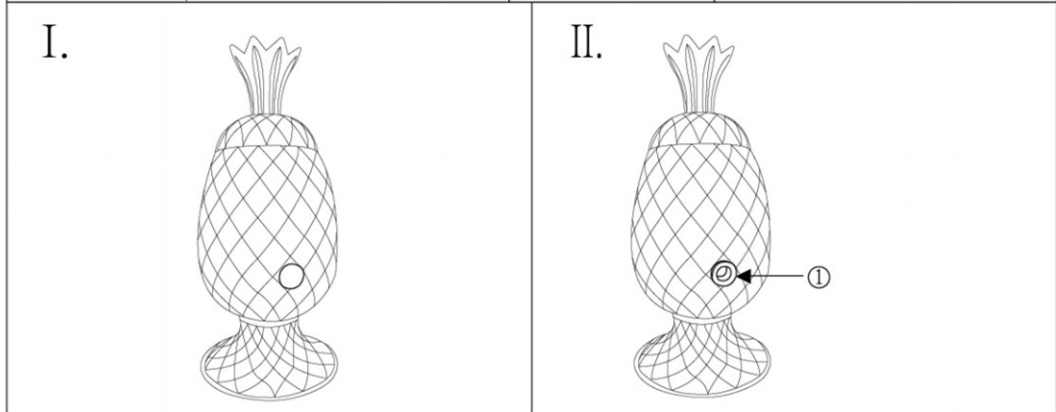

Item No.: 54683-Drink Dispenser Pineapple Amber

Item No.: 54684-Drink Dispenser Pineapple Clear

KARE
DESIGN