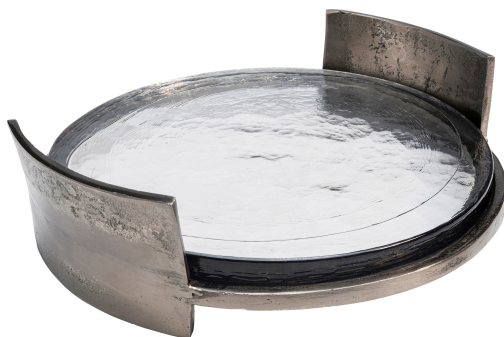

Product safety information

Tray Elio Ø39cm

EAN: 4025621540373

KARE
DESIGN

Email: help@kare.de
KARE Design GmbH
Zeppelinstraße 16,
85748 Garching-Hochbrück
Germany

www.kare.de www.kare-design.de